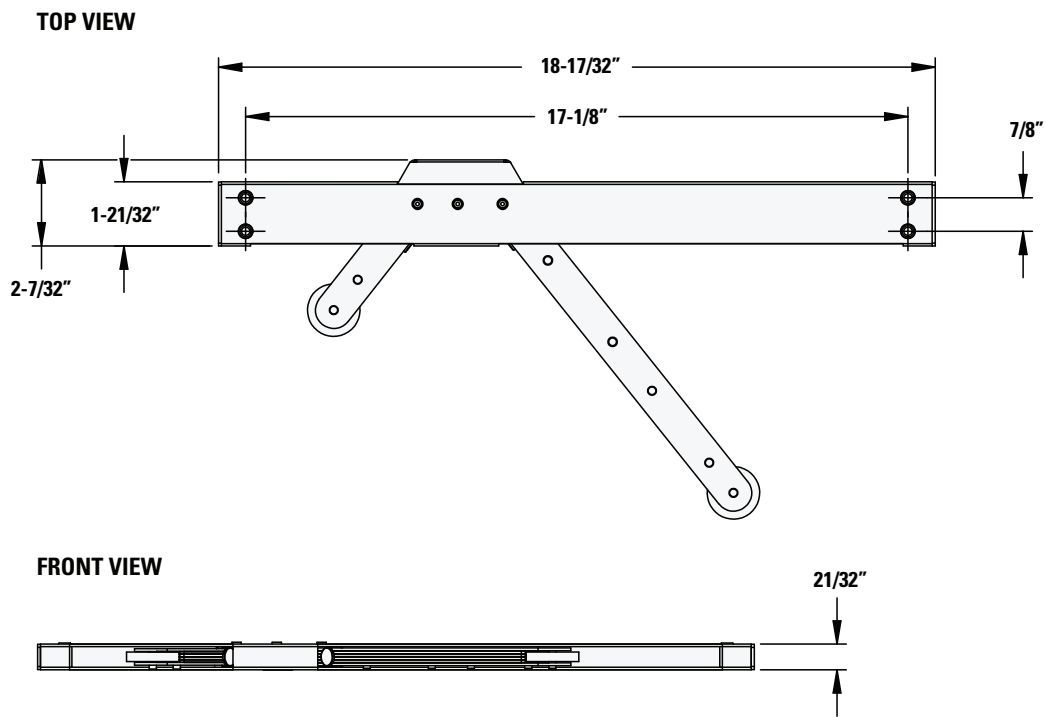

3092 Series

Retracting Coordinator

HOW TO SPECIFY & ORDER

CHOOSE THE FOLLOWING

SERIES	FINISHES
• 3092 Retracting Coordinator	• Black Standard • 606 Satin Brass - Sprayed to Match • 612 Satin Bronze - Sprayed to Match • 613 Oil Rubbed Bronze - Sprayed to Match • 626 Satin Chrome - Sprayed to Match • SPEC Special Options Available

EXAMPLE

For a retracting coordinator in black, specify or order: **3092.BLACK**

* Dimensions are informational only. Templates are available at www.trimcohardware.com