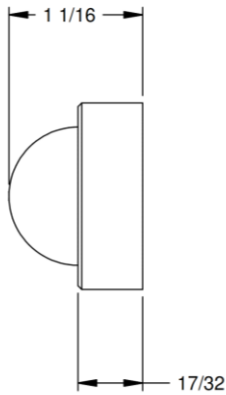

1278CX

1278CV

ABOUT THE 1278 SERIES

Trimco's 1278 Series is a family of minimalist wall stops. Durable cast construction, these wall stops are offered in both convex (CX) and concave (CV) rubber types as well as a multitude of architectural finishes to enhance any design.

TRIMCO#	1278CX	1278CV
OD	1-1/2"	1-1/2"
Projection	1-1/16"	1-3/32"
BHMA	L02101	L02101
Finishes	605, 606, 609, 613, 619, 622, 625, 626	

Other finishes also available.