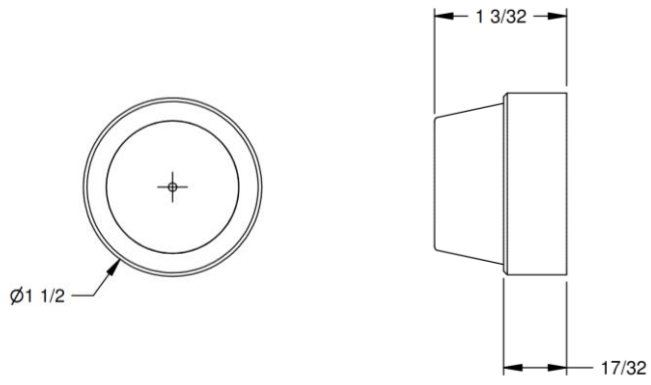

1278CX

1278CV

ABOUT THE 1278 SERIES

Trimco's 1278 Series is a family of minimalist wall stops. Durable cast construction, these wall stops are offered in both convex (CX) and concave (CV) rubber types as well as a multitude of architectural finishes to enhance any design.

TRIMCO#	1278CX	1278CV
OD	1-1/2"	1-1/2"
Projection	1-1/16"	1-3/32"
BHMA	L02101	L02101
Finishes	605, 606, 609, 613, 619, 622, 625, 626	

Other finishes also available.