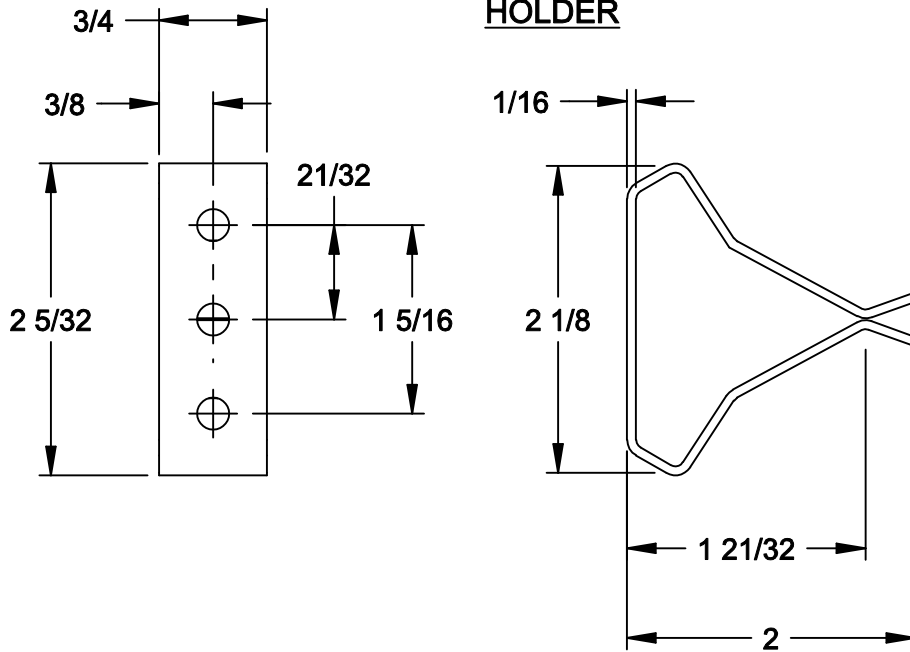

SUFFIX "CI" STANDS FOR  
CAST IRON BASE MAT'L.

DOOR STOP

HOLDER

**SUPPLIED WITH: FIVE (5) #8 X 1-1/2 OVAL HEAD, PHILLIPS DRIVE, SHEET METAL MOUNTING SCREWS**

**NOTE: This template is provided for use only on the job for which it was requested. Trimco reserves the right to make design changes without notice. Trimco will not be responsible for errors or damage caused by the use of out-of-date templates.**