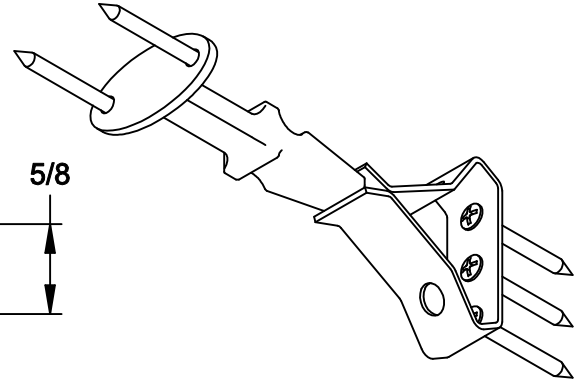

SUFFIX "CI" STANDS FOR  
CAST IRON BASE MAT'L.

DOOR STOP

HOLDER

**SUPPLIED WITH: FIVE (5) #8 X 1-1/2 OVAL HEAD, PHILLIPS DRIVE, SHEET METAL MOUNTING SCREWS**

**NOTE: This template is provided for use only on the job for which it was requested. Trimco reserves the right to make design changes without notice. Trimco will not be responsible for errors or damage caused by the use of out-of-date templates.**