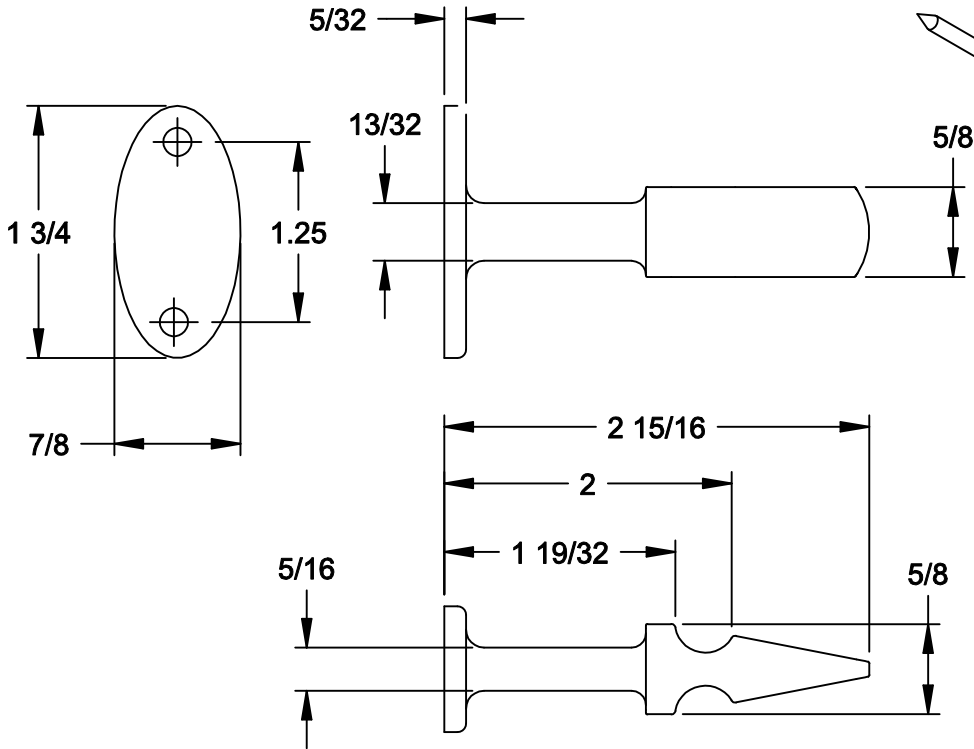

SUFFIX "CI" STANDS FOR  
CAST IRON BASE MAT'L.

DOOR STOP

HOLDER

**SUPPLIED WITH: FIVE (5) #8 X 1-1/2 OVAL HEAD, PHILLIPS DRIVE, SHEET METAL MOUNTING SCREWS**

**NOTE: This template is provided for use only on the job for which it was requested. Trimco reserves the right to make design changes without notice. Trimco will not be responsible for errors or damage caused by the use of out-of-date templates.**