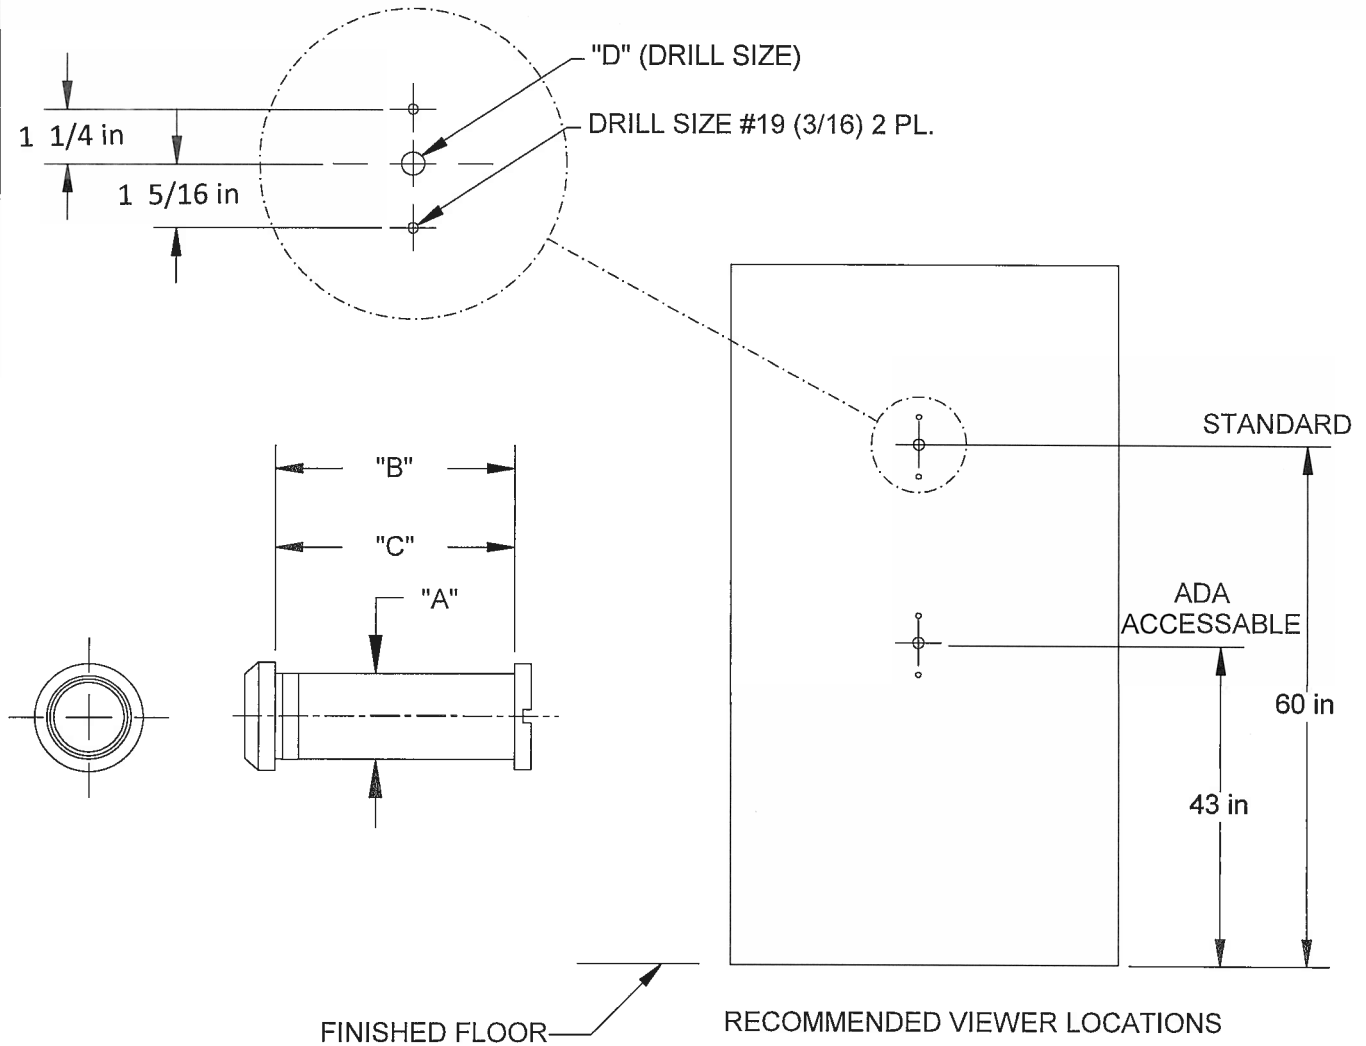

DATE

12/19/12

TEMPLATE NO.

17240
2 OF 2

3528 Emery Street
PO Box 23277
Los Angeles, CA 90023-0277
(323) 262-4191
www.trimcobbw.com

PRODUCT

620V, 620VL, 620VU,
620V-1, 620VU-1
DOOR KNOCKER

KNOCKER P/N	VIEWER P/N	A	B	C	D
620V	975	15/32" DIA	1 17/64" MIN	2 1/8" MAX	1/2" DIA
620VL	975L	15/32" DIA	1 1/2" MIN	2 1/2" MAX	1/2" DIA
620VU	975U	15/32" DIA	1 1/2" MIN	2 1/8" MAX	1/2" DIA
620V-1	976	17/32" DIA	1 3/8" MIN	2 1/8" MAX	9/16" DIA
620VU-1	976U	17/32" DIA	1 3/8" MIN	2 1/8" MAX	9/16" DIA