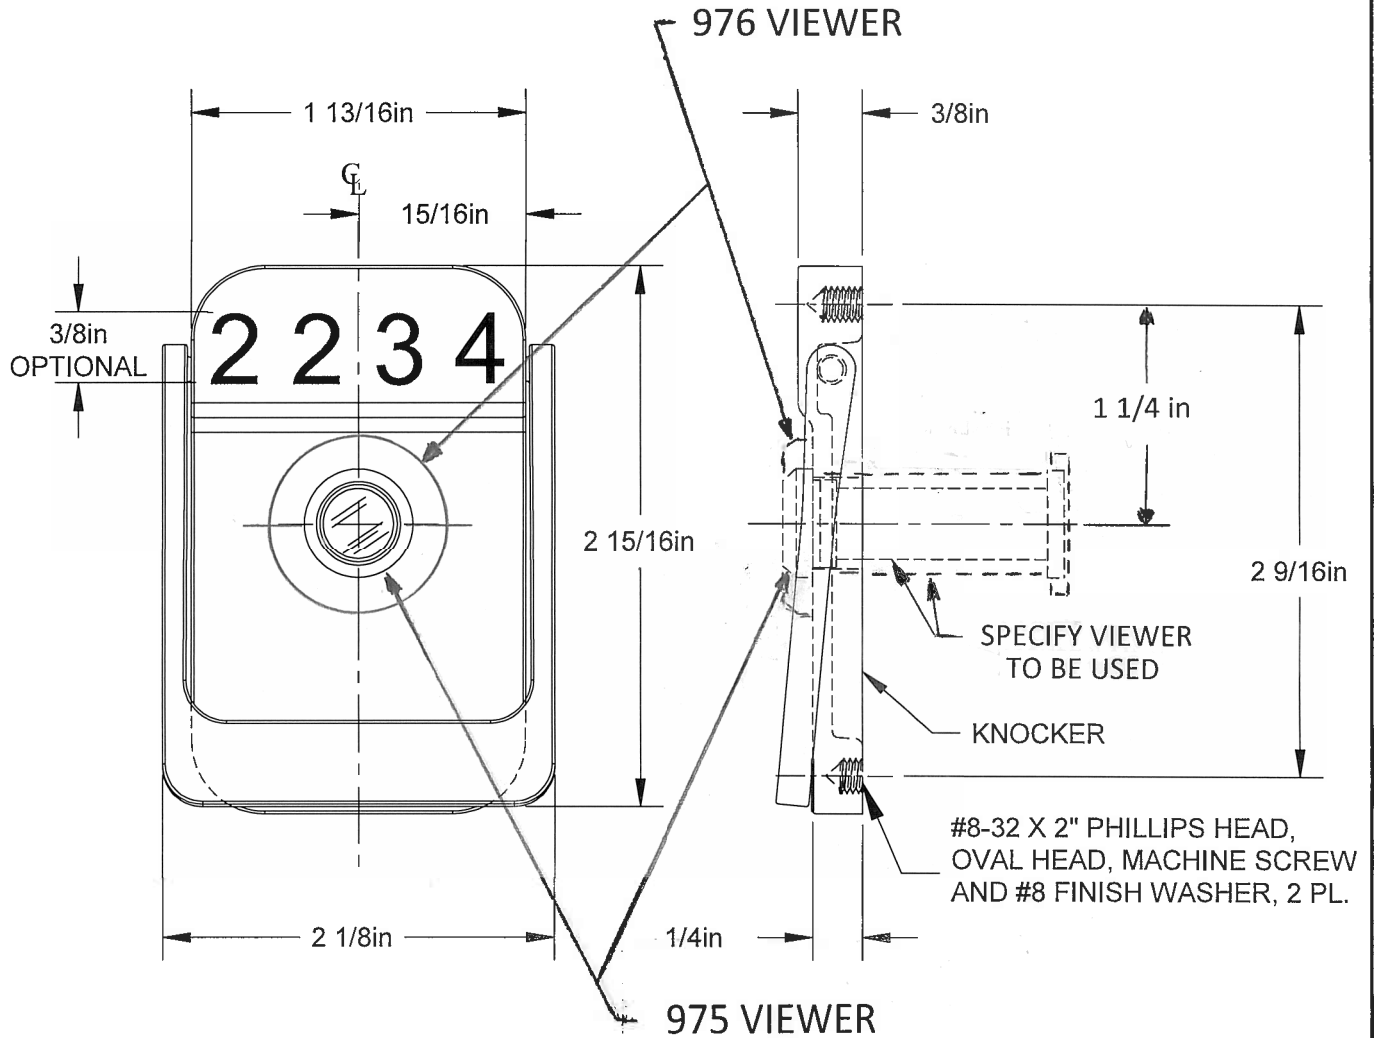

TEMPLATE NO.

17240
1 OF 2

3528 Emery Street
PO Box 23277
Los Angeles, CA 90023-0277
(323) 262-4191
www.trimcobbw.com

PRODUCT

620V, 620VL, 620VU,
620V-1, 620VU-1
DOOR KNOCKER

12/19/12 Revision: Supersedes 3/08/05 version. Added picturizations of 976 viewer; adjusted viewer drilling prep dims: 1 1/4 was 1 3/16, 1 5/16 was 1 3/8; removed sample note.

DATE

12/19/12

TEMPLATE NO.

17240
2 OF 2

3528 Emery Street
PO Box 23277
Los Angeles, CA 90023-0277
(323) 262-4191
www.trimcobbw.com

PRODUCT

620V, 620VL, 620VU,
620V-1, 620VU-1
DOOR KNOCKER

KNOCKER P/N	VIEWER P/N	A	B	C	D
620V	975	15/32" DIA	1 17/64" MIN	2 1/8" MAX	1/2" DIA
620VL	975L	15/32" DIA	1 1/2" MIN	2 1/2" MAX	1/2" DIA
620VU	975U	15/32" DIA	1 1/2" MIN	2 1/8" MAX	1/2" DIA
620V-1	976	17/32" DIA	1 3/8" MIN	2 1/8" MAX	9/16" DIA
620VU-1	976U	17/32" DIA	1 3/8" MIN	2 1/8" MAX	9/16" DIA