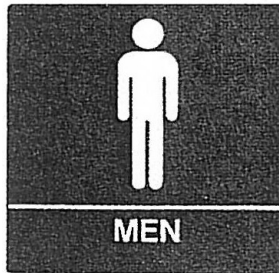

CONTRAST / FINISH
Contrast to be 70%
contrasting between
background and text
finish non-glare.

BRaille
Grade 2 Braille

PICTOGRAM
1/32" raised pictogram
5" height

TEXT
5/8" high upper case,
Helvetica medium
1/32" raised letters

8" x 8" PICTOGRAMS
WITH GRADE 2 BRAILLE

508 - Women

507 - Men

509 - Unisex

PICTOGRAM
1/32" raised pictogram
5" height

1/8" RAISED WORDING

1/4" HIGH IMPACT POLYSTYRENE

1/8" RAISED MEN / WOMEN
SYMBOL