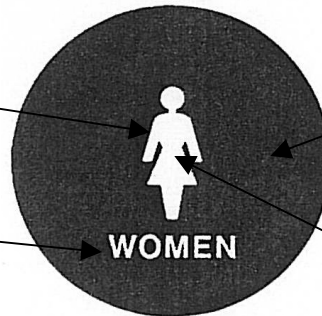

CONTRAST / FINISH
Contrast to be 70%
contrasting between
background and text
finish non-glare.

BRaille
Grade 2 Braille

PICTOGRAM
1/32" raised pictogram
5" height

TEXT
5/8" high upper case,
Helvetica medium
1/32" raised letters

8" x 8" PICTOGRAMS
WITH GRADE 2 BRAILLE

508 - Women

507 - Men

509 - Unisex

PICTOGRAM
1/32" raised pictogram
5" height

1/8" RAISED WORDING

1/4" HIGH IMPACT POLYSTYRENE

1/8" RAISED MEN / WOMEN
SYMBOL

12" CIRCLE OR TRIANGLE
WITH PICTOGRAM AND
GRADE 2 BRAILLE

754 - Women

753 - Men

752 - Unisex