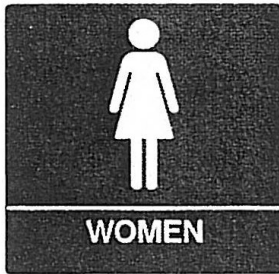

CONTRAST / FINISH
Contrast to be 70%
contrasting between
background and text
finish non-glare.

BRaille
Grade 2 Braille

PICTOGRAM
1/32" raised pictogram
5" height

TEXT
5/8" high upper case,
Helvetica medium
1/32" raised letters

8" x 8" PICTOGRAMS
WITH GRADE 2 BRAILLE

508 - Women

507 - Men

509 - Unisex

PICTOGRAM
1/32" raised pictogram
5" height

1/8" RAISED WORDING

1/4" HIGH IMPACT POLYSTYRENE

1/8" RAISED MEN / WOMEN
SYMBOL