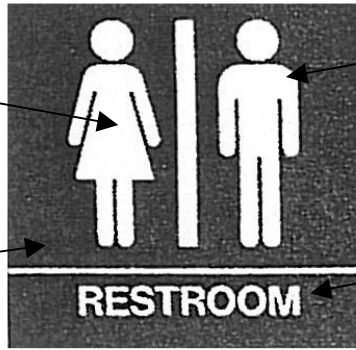

CONTRAST / FINISH
Contrast to be 70%
contrasting between
background and text
finish non-glare.

BRaille
Grade 2 Braille

PICTOGRAM
1/32" raised pictogram
5" height

TEXT
5/8" high upper case,
Helvetica medium
1/32" raised letters

8" x 8" PICTOGRAMS
WITH GRADE 2 BRAILLE

508 - Women

507 - Men

509 - Unisex

PICTOGRAM
1/32" raised pictogram
5" height

1/8" RAISED WORDING

1/4" HIGH IMPACT POLYSTYRENE

1/8" RAISED MEN / WOMEN
SYMBOL