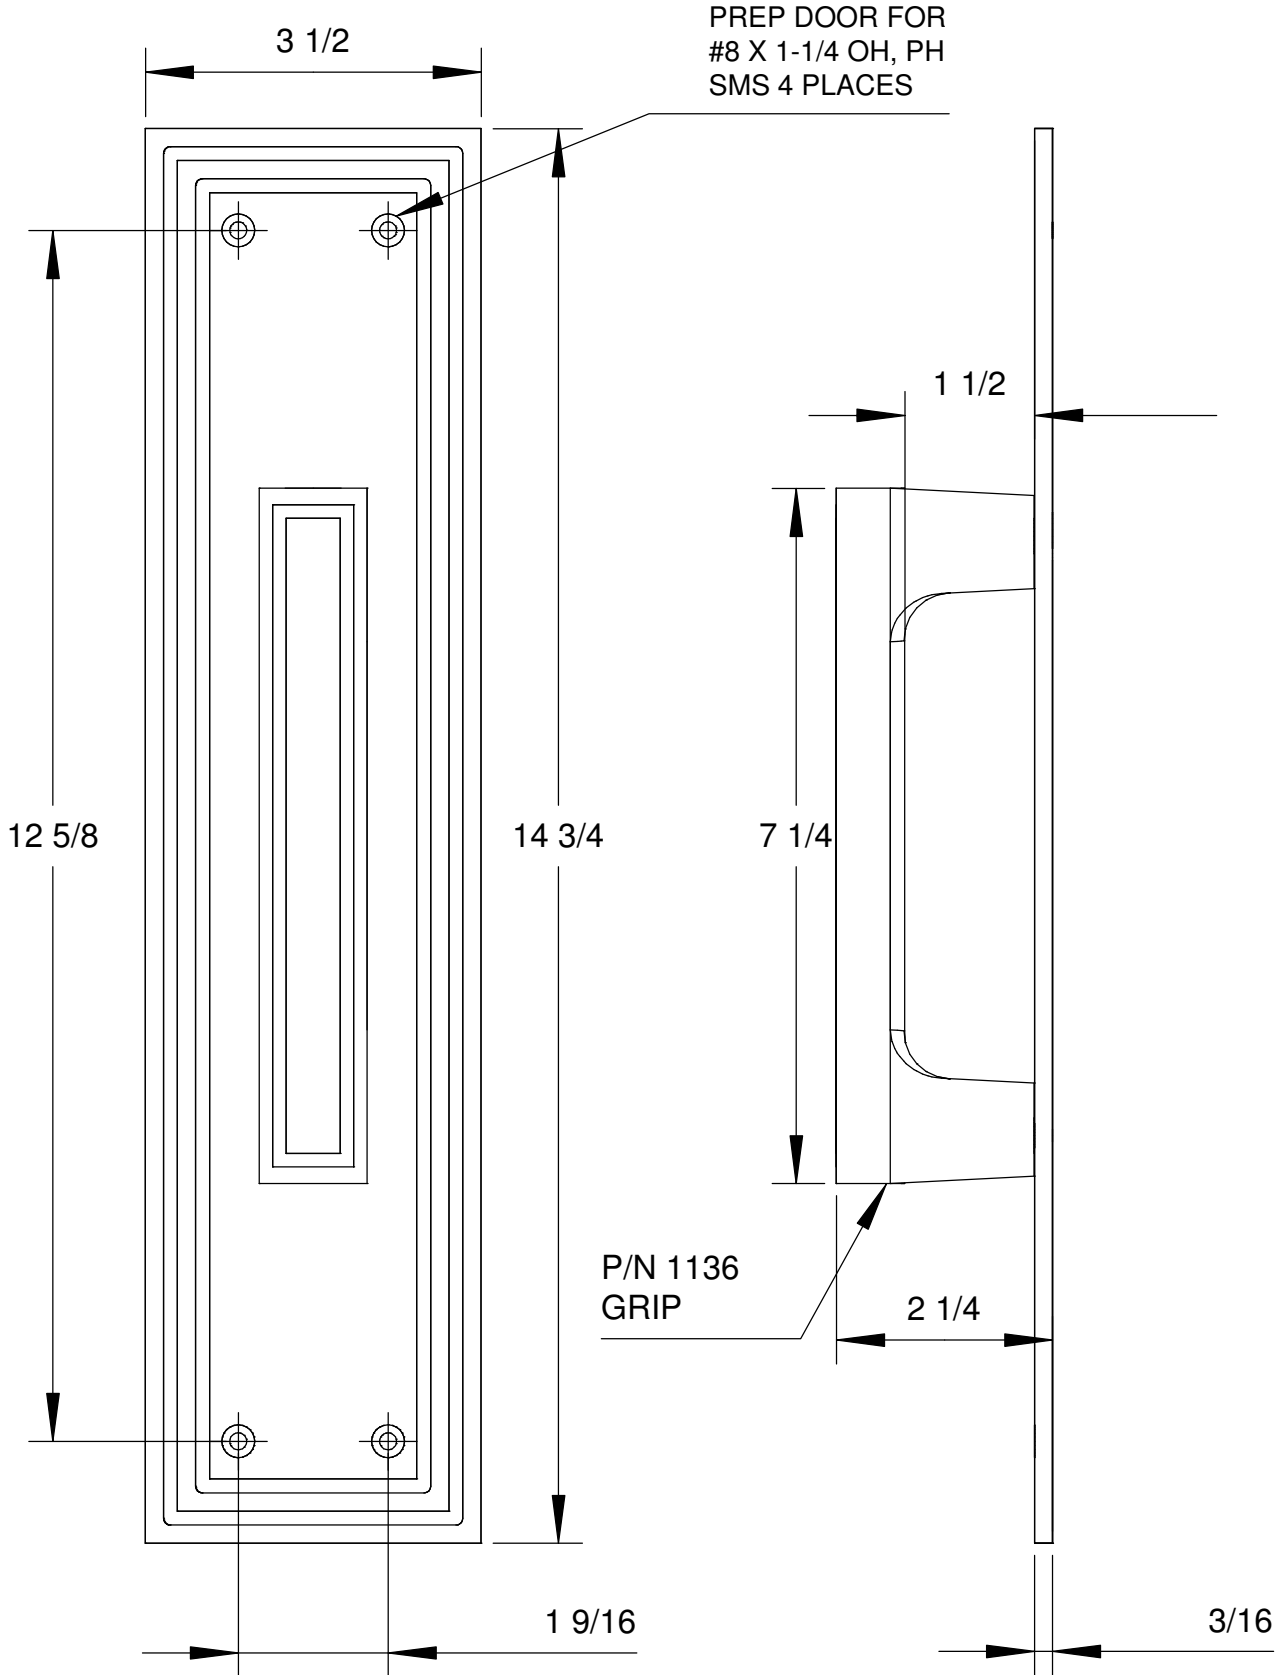

TEMPLATE NO.

17053

3825 Emery Street
PO Box 23277
Los Angeles, CA 90023-0277
(323) 262-4191
www.trimcobbw.com

PRODUCT

1900 CLASSIC PULL
PLATE W/ GRIP

NOTE: This template is provided for use only on the job for which it was requested. Trimco reserves the right to make design changes without notice. Trimco will not be responsible for errors or damage caused by the use of out-of-date templates.