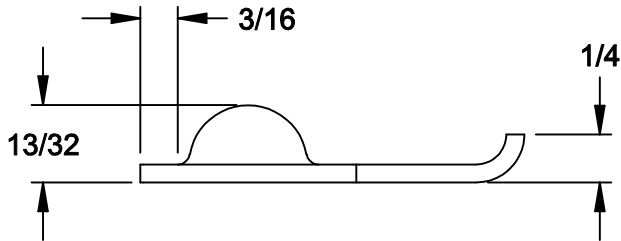

TO BE USED WITH 1559 ROLLER.

SUPPLIED WITH TWO (2) #8 X 1 FLAT HEAD, PHILLIPS DRIVE WOOD SCREWS