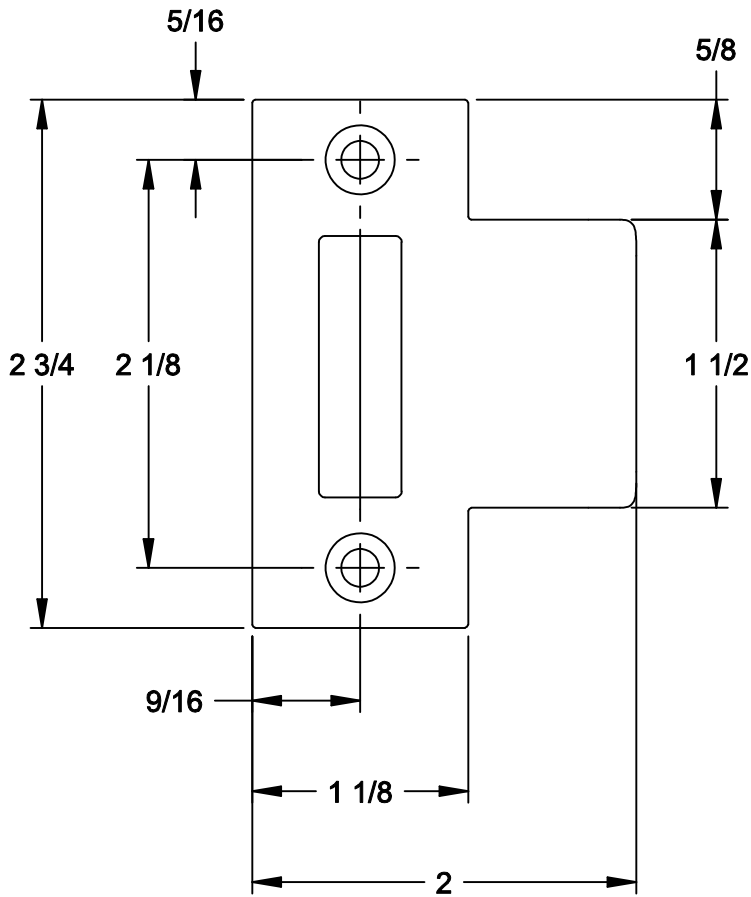

TO BE USED WITH 1559 ROLLER.

SUPPLIED WITH TWO (2) #8 X 1 FLAT HEAD, PHILLIPS DRIVE WOOD SCREWS