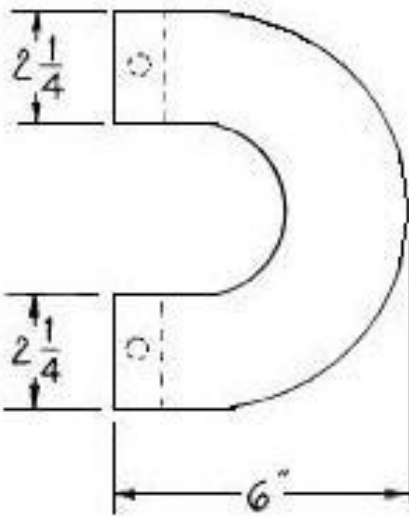

NOTES:

1. SEE MOUNTING METHODS.

REVISIONS

LTR	DESCRIPTION	DATE	CHECKED

5/16-18 THD.

**Trimco / BBW**  
 Hinge Wire Manufacturing Company, Inc.  
 3528 Emery Street, P.O. Box 23277  
 Los Angeles, CA 90023, USA

SCALE

---

DRAWN BY T.A. 6-21-95

TITLE 1390  
 MASTERPIECE PULL

---

PART NO

---

DWG. NO. 114B4