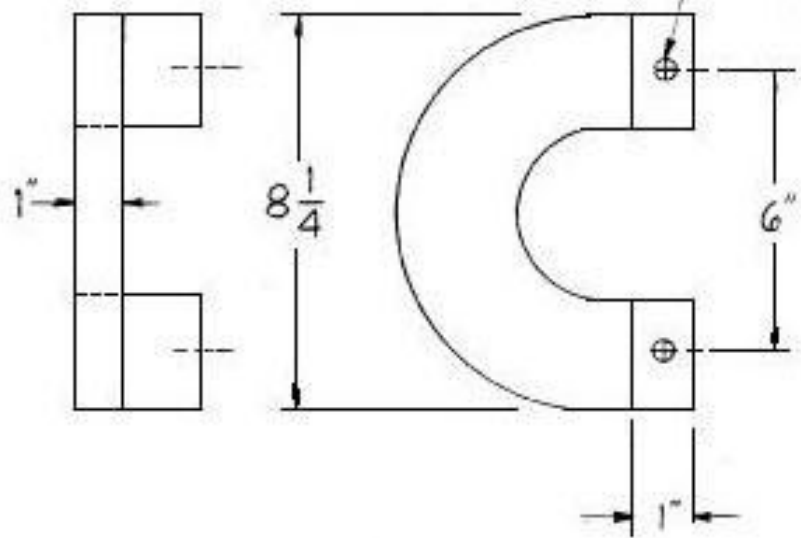

NOTES:

1. SEE MOUNTING METHODS.

REVISIONS

LTR	DESCRIPTION	DATE	CHECKED

5/16-18 THD.

**Trimco / BBW**  
 Hinge Wire Manufacturing Company, Inc.  
 3528 Emery Street, P.O. Box 23277  
 Los Angeles, CA 90023, USA

SCALE

---

DRAWN BY T.A. 6-21-95

TITLE 1390  
 MASTERPIECE PULL

---

PART NO

---

DWG. NO. 114B4