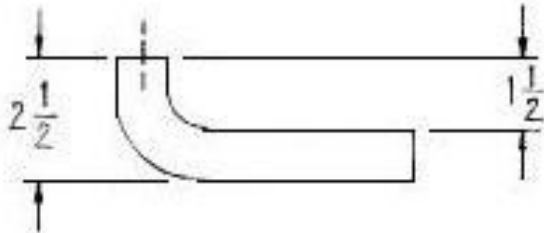

NOTES:

1. SEE MOUNTING METHODS.

REVISIONS

LTR	DESCRIPTION	DATE	CHECKED

5/16-18 THD.

**Trimco / BBW**  
 Hinge Wire Manufacturing Company, Inc.  
 3528 Emery Street, P.O. Box 23277  
 Los Angeles, CA 90023, USA

SCALE

---

DRAWN BY T.A. 6-21-95

TITLE 1390  
 MASTERPIECE PULL

---

PART NO

---

DWG. NO. 114B4