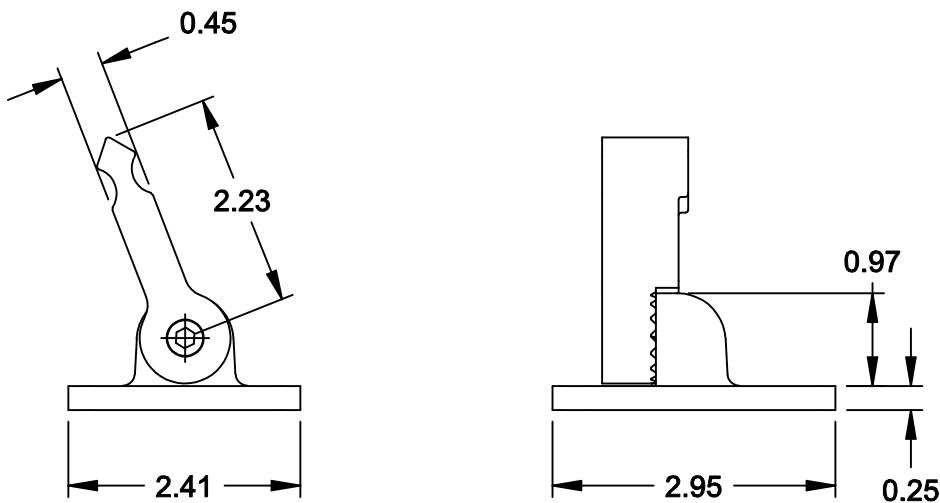

1283 BODY - SUPPLIED WITH THREE (3) 1/4-20 X 2-1/4" FH MS AND THREE (3) 1/4" FINISHING WASHERS

-6S STRIKE - ADJUSTABLE - SUPPLIED WITH THREE(3) 1/4-20 X 1-1/4" FH MS AND THREE (3) 1/4" X 1-1/4" FH WS