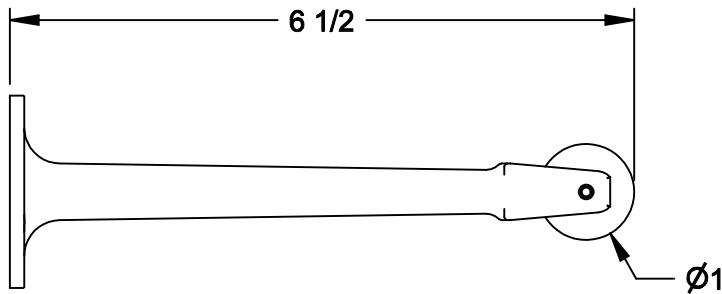

1244 DOOR STOP

1244-6 DOOR STOP

1245 DOOR STOP

**ALL STOPS SUPPLIED WITH:
THREE (3) #8 X 1-1/4" OVAL HEAD,
PHILLIPS DRIVE SHEET METAL SCREWS**