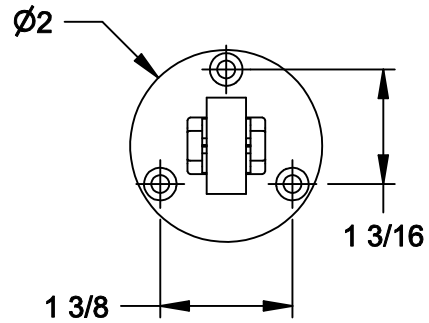

1244 DOOR STOP

1244-6 DOOR STOP

1245 DOOR STOP

**ALL STOPS SUPPLIED WITH:
THREE (3) #8 X 1-1/4" OVAL HEAD,
PHILLIPS DRIVE SHEET METAL SCREWS**