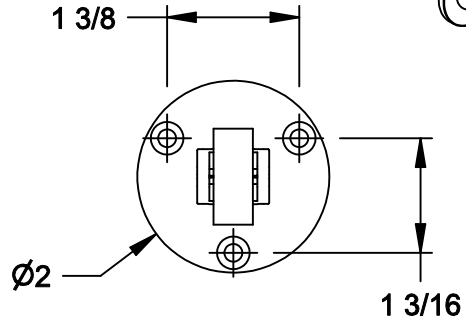

1244 DOOR STOP

1244-6 DOOR STOP

1245 DOOR STOP

**ALL STOPS SUPPLIED WITH:
THREE (3) #8 X 1-1/4" OVAL HEAD,
PHILLIPS DRIVE SHEET METAL SCREWS**