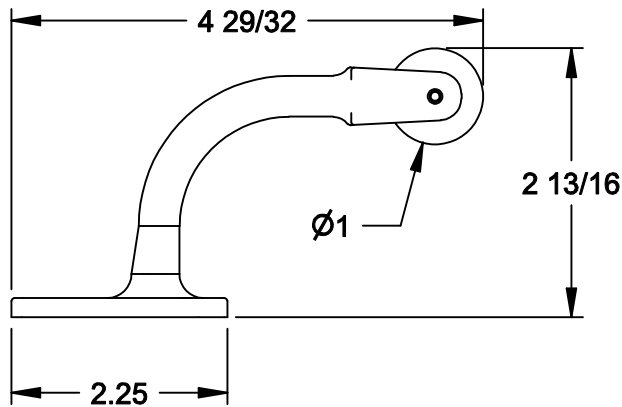

1244 DOOR STOP

1244-6 DOOR STOP

1245 DOOR STOP

**ALL STOPS SUPPLIED WITH:
THREE (3) #8 X 1-1/4" OVAL HEAD,
PHILLIPS DRIVE SHEET METAL SCREWS**