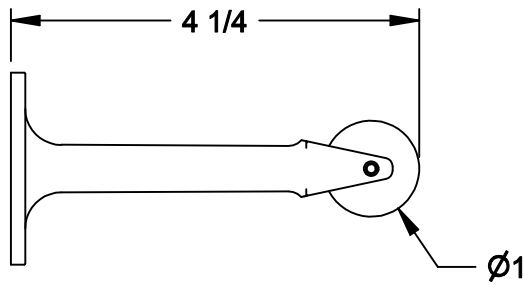

1244 DOOR STOP

1244-6 DOOR STOP

1245 DOOR STOP

**ALL STOPS SUPPLIED WITH:
THREE (3) #8 X 1-1/4" OVAL HEAD,
PHILLIPS DRIVE SHEET METAL SCREWS**