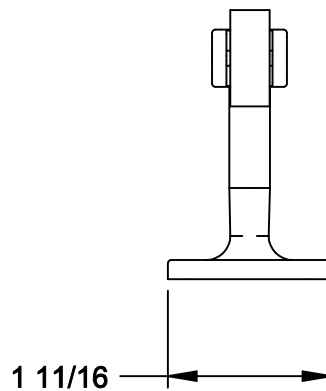

1244 DOOR STOP

1244-6 DOOR STOP

1245 DOOR STOP

**ALL STOPS SUPPLIED WITH:
THREE (3) #8 X 1-1/4" OVAL HEAD,
PHILLIPS DRIVE SHEET METAL SCREWS**