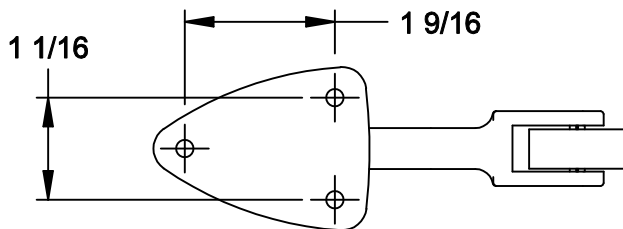

1244 DOOR STOP

1244-6 DOOR STOP

1245 DOOR STOP

**ALL STOPS SUPPLIED WITH:
THREE (3) #8 X 1-1/4" OVAL HEAD,
PHILLIPS DRIVE SHEET METAL SCREWS**