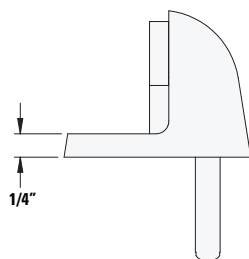

EXAMPLE

For a stainless steel wrought universal door stop, specify or order: **W1211.630**

FRONT VIEW
1211

BOTTOM VIEW
1211

TOP VIEW
W1211

FRONT VIEW
1211

SIDE VIEW
1211

FRONT VIEW
W1211

SIDE VIEW
W1211

* Dimensions are informational only. Templates are available at www.trimcobbw.com