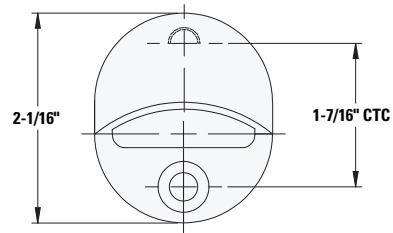

EXAMPLE

For a stainless steel wrought universal door stop, specify or order: **W1211.630**

FRONT VIEW
1211

BOTTOM VIEW
1211

TOP VIEW
W1211

FRONT VIEW
1211

SIDE VIEW
1211

FRONT VIEW
W1211

SIDE VIEW
W1211

* Dimensions are informational only. Templates are available at www.trimcobbw.com