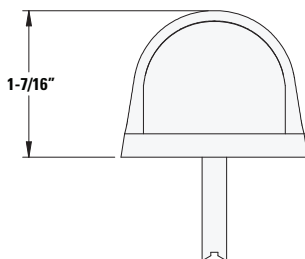

EXAMPLE

For a stainless steel wrought universal door stop, specify or order: **W1211.630**

FRONT VIEW
1211

BOTTOM VIEW
1211

TOP VIEW
W1211

FRONT VIEW
1211

SIDE VIEW
1211

FRONT VIEW
W1211

SIDE VIEW
W1211

* Dimensions are informational only. Templates are available at www.trimcobbw.com