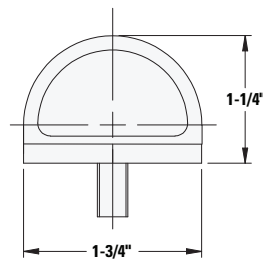

EXAMPLE

For a stainless steel wrought universal door stop, specify or order: **W1211.630**

FRONT VIEW
1211

BOTTOM VIEW
1211

TOP VIEW
W1211

FRONT VIEW
1211

SIDE VIEW
1211

FRONT VIEW
W1211

SIDE VIEW
W1211

* Dimensions are informational only. Templates are available at www.trimcobbw.com