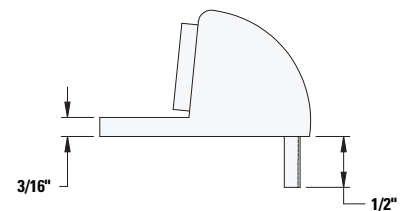

EXAMPLE

For a stainless steel wrought universal door stop, specify or order: **W1211.630**

FRONT VIEW
1211

BOTTOM VIEW
1211

TOP VIEW
W1211

FRONT VIEW
1211

SIDE VIEW
1211

FRONT VIEW
W1211

SIDE VIEW
W1211

* Dimensions are informational only. Templates are available at www.trimcobbw.com