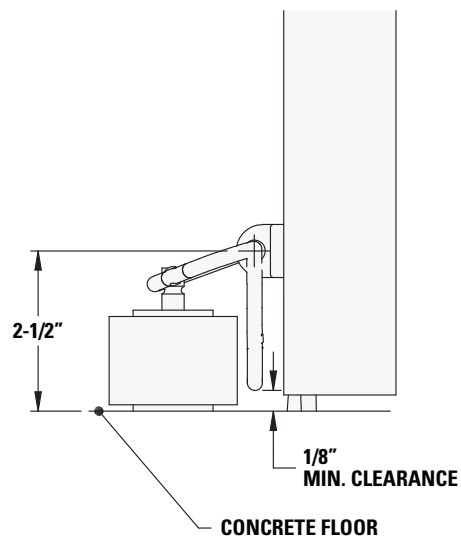

EXAMPLE

For a stainless steel extra heavy duty floor stop with hold open feature, specify or order: **1209HAHO.630**

FRONT VIEW

SIDEVIEW

* Dimensions are informational only. Templates are available at www.trimcobbw.com