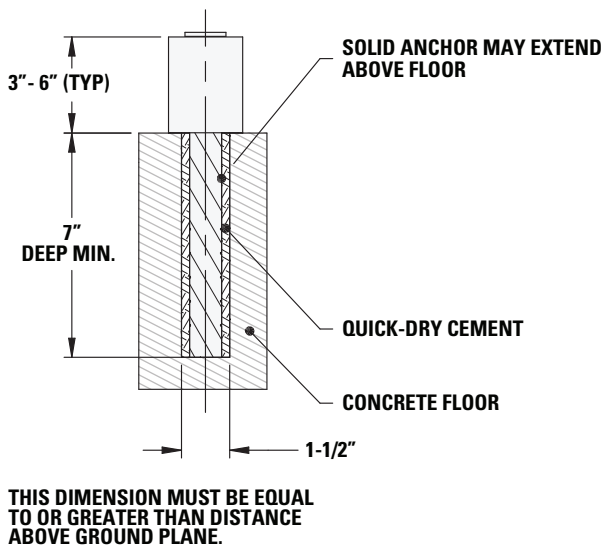

EXAMPLE

For a stainless steel extra heavy duty floor stop with hold open feature, specify or order: **1209HAHO.630**

FRONT VIEW

SIDEVIEW

* Dimensions are informational only. Templates are available at www.trimcobbw.com