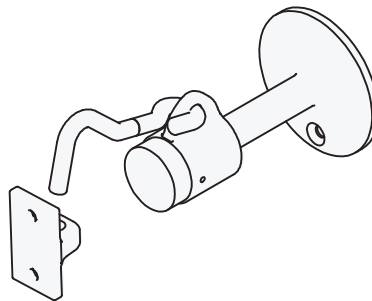

**EXAMPLE**

For a cast 3" floor stop with Torx screws in Satin Chrome finish, specify or order: **1201CK.626**

**1201**

**1204**

**1207**

**1224**

\* Dimensions are informational only. Templates are available at [www.trimcobbw.com](http://www.trimcobbw.com)