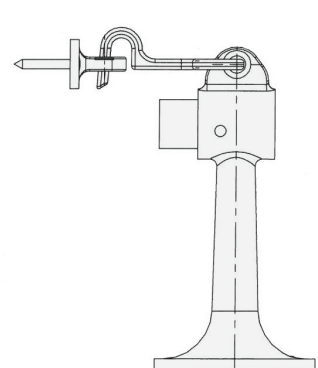

## HOW TO SPECIFY & ORDER

**CHOOSE THE FOLLOWING**

SERIES	FINISHES
<b>1200</b> Cast Floor Stop 3", Wood Screws	<b>605</b> Polished Brass
<b>1200-5</b> Cast Floor Stop 5", Wood Screws	<b>606</b> Satin Brass
<b>1200CK</b> Cast Floor Stop 3", Torx Screws	<b>609</b> Antique Brass
<b>1201</b> Cast Floor Stop 3", Combo Pack	<b>612</b> Satin Bronze
<b>1201-5</b> Cast Floor Stop 5", Combo Pack	<b>613</b> Oil Rubbed Bronze
<b>1201CK</b> Cast Floor Stop 3", Torx Screws	<b>619</b> Satin Nickel
<b>1204</b> Base Stop, Wood Screws	<b>620</b> Antique Nickel
<b>1205</b> Base Stop, Combo Pack	<b>622</b> Satin Black
<b>1206</b> Base Stop & Holder, Wood Screws	<b>625</b> Polished Chrome
<b>1207</b> Base Stop & Holder, Combo Pack	<b>626</b> Satin Chrome
<b>1223</b> Floor Stop & Holder 3", Wood Screws	<b>SPEC</b> Special Options Available
<b>1224</b> Floor Stop & Holder 3", Combo Pack	
<b>1224-5</b> Floor Stop & Holder 5", Combo Pack	

**EXAMPLE**

For a cast 3" floor stop with Torx screws in Satin Chrome finish, specify or order: **1201CK.626**

**1201**

**1204**

**1207**

**1224**

\* Dimensions are informational only. Templates are available at [www.trimcobbw.com](http://www.trimcobbw.com)